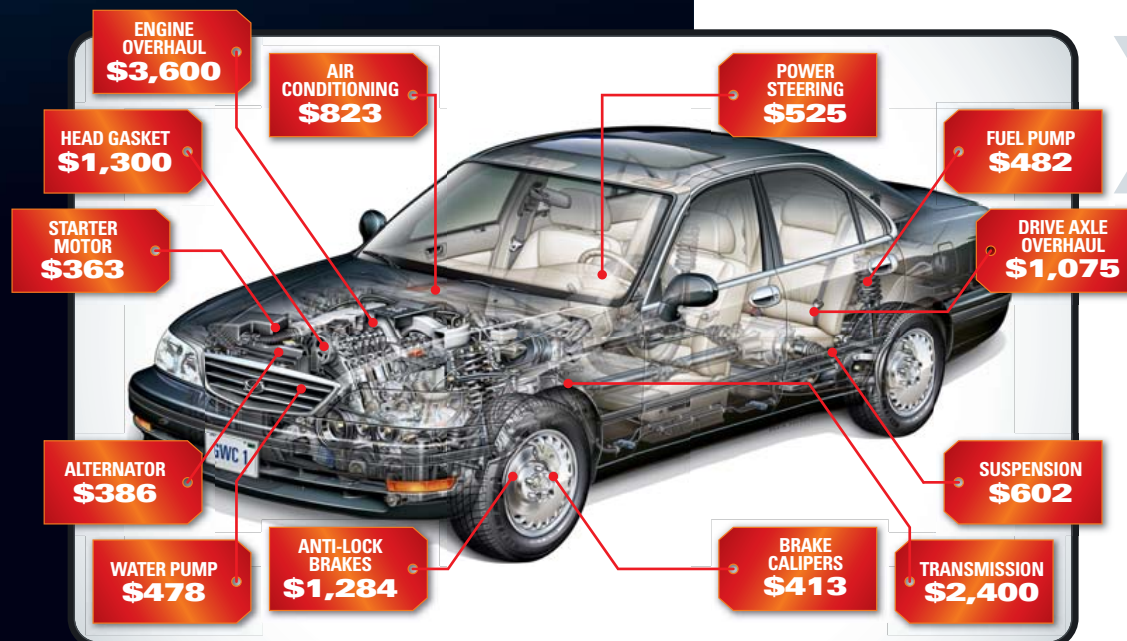

EASY TO PURCHASE!

CONSIDER ADDING THE PLAN TO YOUR FINANCING TODAY.